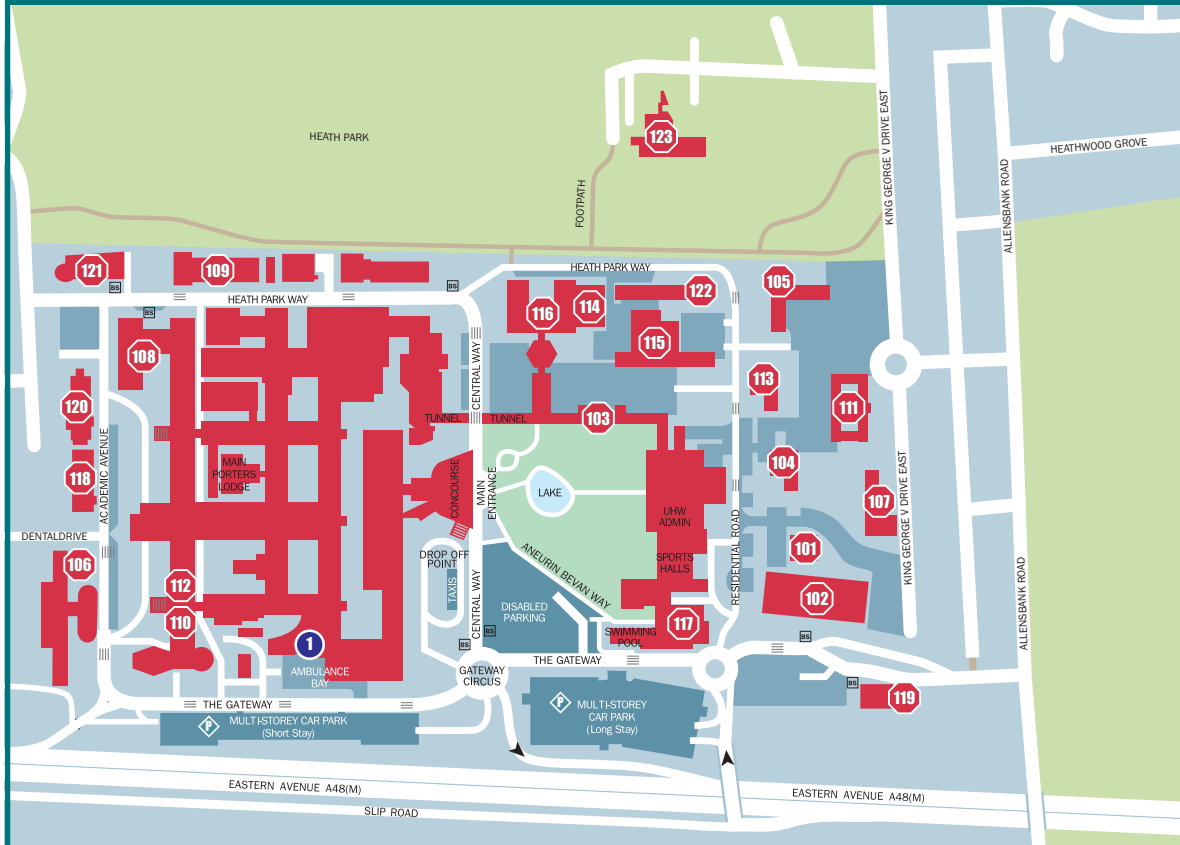

## Map 2 University and City Centre

## Map 3 University Hall Student Residence/Conference Centre

Leave the A48 at Llanedeyrn Interchange, sign-posted to Docks and Cardiff East, A4161. At the roundabout, take the exit sign-posted Llanedeyrn and, at the next roundabout take the first exit sign-posted Cyncoed. Follow the road up the hill to a set of traffic lights. Turn right at the lights into Cyncoed Road.

Take the third turning left into Tŷ Gwyn Road and approximately 100 metres on the right hand side, turn into Birchwood Lane and enter the main gate. The reception is at the base of the Tower Building.

## Map 5 Heath Park Campus

The University shares the Heath Park Campus with the University Hospital of Wales (UHW)

Brecknock House	101	Cochrane Building	115	Health Library	115	Neuadd Meirionnydd	122	Sports & Social Club	117
Brian Cooke Dental Library	106	College House	123	Henry Wellcome Building	108	Michael Griffith Education Centre	114	Student Support Centre	103
Cancer Genetics Building	121	Denbigh House	105	Institute of Medical Genetics	109	NHS Liaison Unit	103	Tenovus Building	118
Cardiff Medicentre	102	Dental School/Hospital	106	IV Lounge	122	Nursing & Midwifery	116	Tŷ Dewi Sant	116
Cardigan House	103	Glamorgan House	107	Medicine	110	Pembroke House	113	Tŷ Maeth	119
Carmarthen House	104	Graduate Centre	112	Monmouth House	111	Postgraduate Medical and Dental Education	122	Wales Heart Research Institute	120