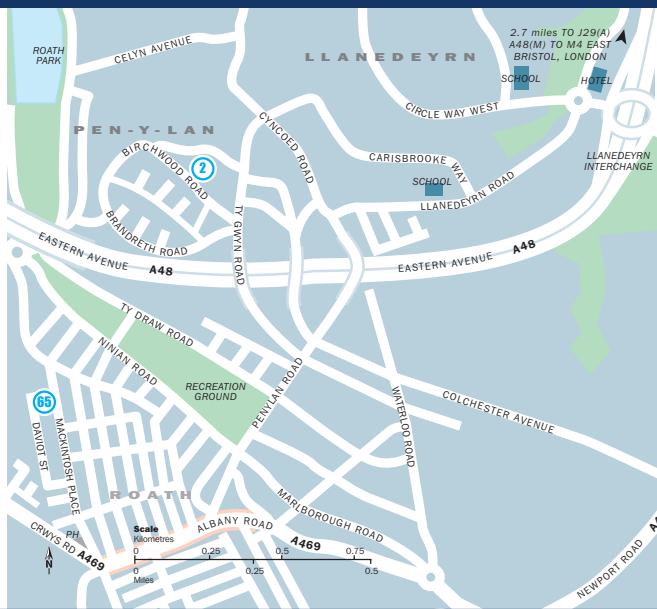

Map 2 University and City Centre

Map 3 University Hall Student Residence/Conference Centre

Leave the A48 at Llanedeyrn Interchange, sign-posted to Docks and Cardiff East, A4161. At the roundabout, take the exit sign-posted Llanedeyrn and, at the next roundabout take the first exit sign-posted Cyncoed. Follow the road up the hill to a set of traffic lights. Turn right at the lights into Cyncoed Road.

Take the third turning left into Tŷ Gwyn Road and approximately 100 metres on the right hand side, turn into Birchwood Lane and enter the main gate. The reception is at the base of the Tower Building.

The postcode is: **CF23 5YB**

Map 5 Heath Park Campus

The University shares the Heath Park Campus with the University Hospital of Wales (UHW)

Brecknock House	101	Cochrane Building	115	Health Library	115	Neuadd Meirionnydd	122	Sports & Social Club	117
Brian Cooke Dental Library	106	College House	123	Henry Wellcome Building	108	Michael Griffith Education Centre	114	Student Support Centre	103
Cancer Genetics Building	121	Denbigh House	105	Institute of Medical Genetics	109	NHS Liaison Unit	103	Tenovus Building	118
Cardiff Medicentre	102	Dental School/Hospital	106	IV Lounge	122	Nursing & Midwifery	116	Tŷ Dewi Sant	116
Cardigan House	103	Glamorgan House	107	Medicine	110	Pembroke House	113	Tŷ Maeth	119
Carmarthen House	104	Graduate Centre	112	Monmouth House	111	Postgraduate Medical and Dental Education	122	Wales Heart Research Institute	120

Visitors with Disabilities/ Special Needs

Some buildings may present problems of access and egress for those with mobility difficulties.

For further information, please contact the Disability Team:

Telephone: (029) 2087 4844

Further information: