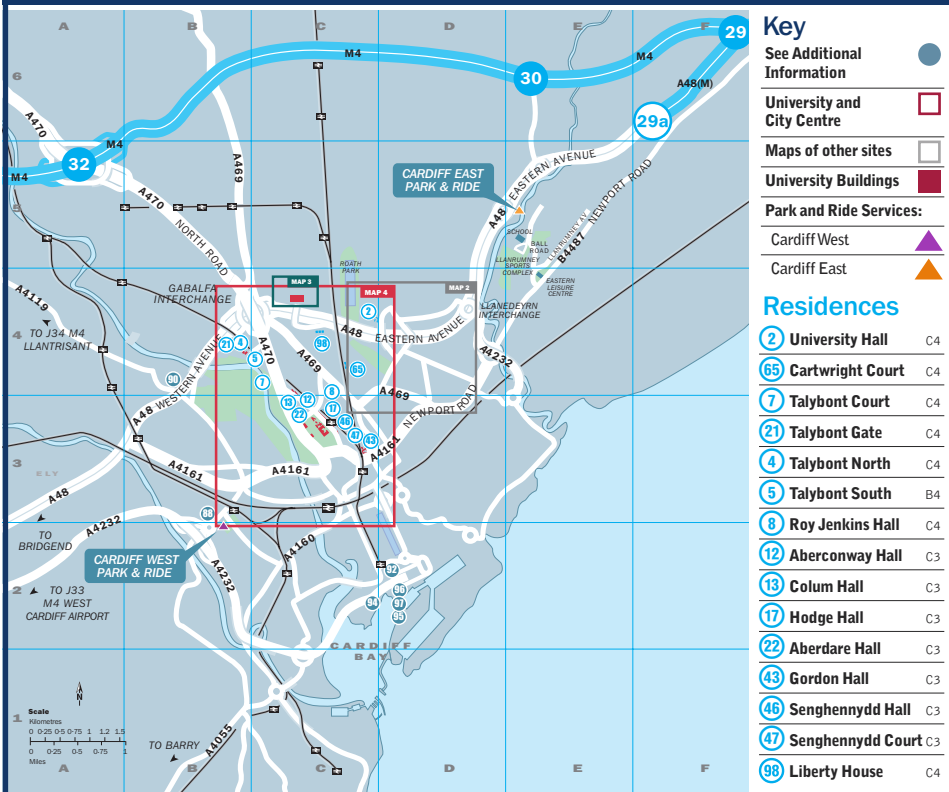

## Map 2 University and City Centre

## Map 3 University Hall Student Residence/Conference Centre

Leave the A48 at Llanedeyrn Interchange, sign-posted to Docks and Cardiff East, A4161. At the roundabout, take the exit sign-posted Llanedeyrn and, at the next roundabout take the first exit sign-posted Cyncoed. Follow the road up the hill to a set of traffic lights. Turn right at the lights into Cyncoed Road.

Take the third turning left into Tŷ Gwyn Road and approximately 100 metres on the right hand side, turn into Birchwood Lane and enter the main gate. The reception is at the base of the Tower Building.

**The Heath Park campus** – Follow the A470 as far as Gabalfa Interchange. Take first exit onto the A48 (Eastern Avenue), sign-posted Newport and the M4, but immediately exit at the slip road on the left. This leads directly onto the University Hospital site.