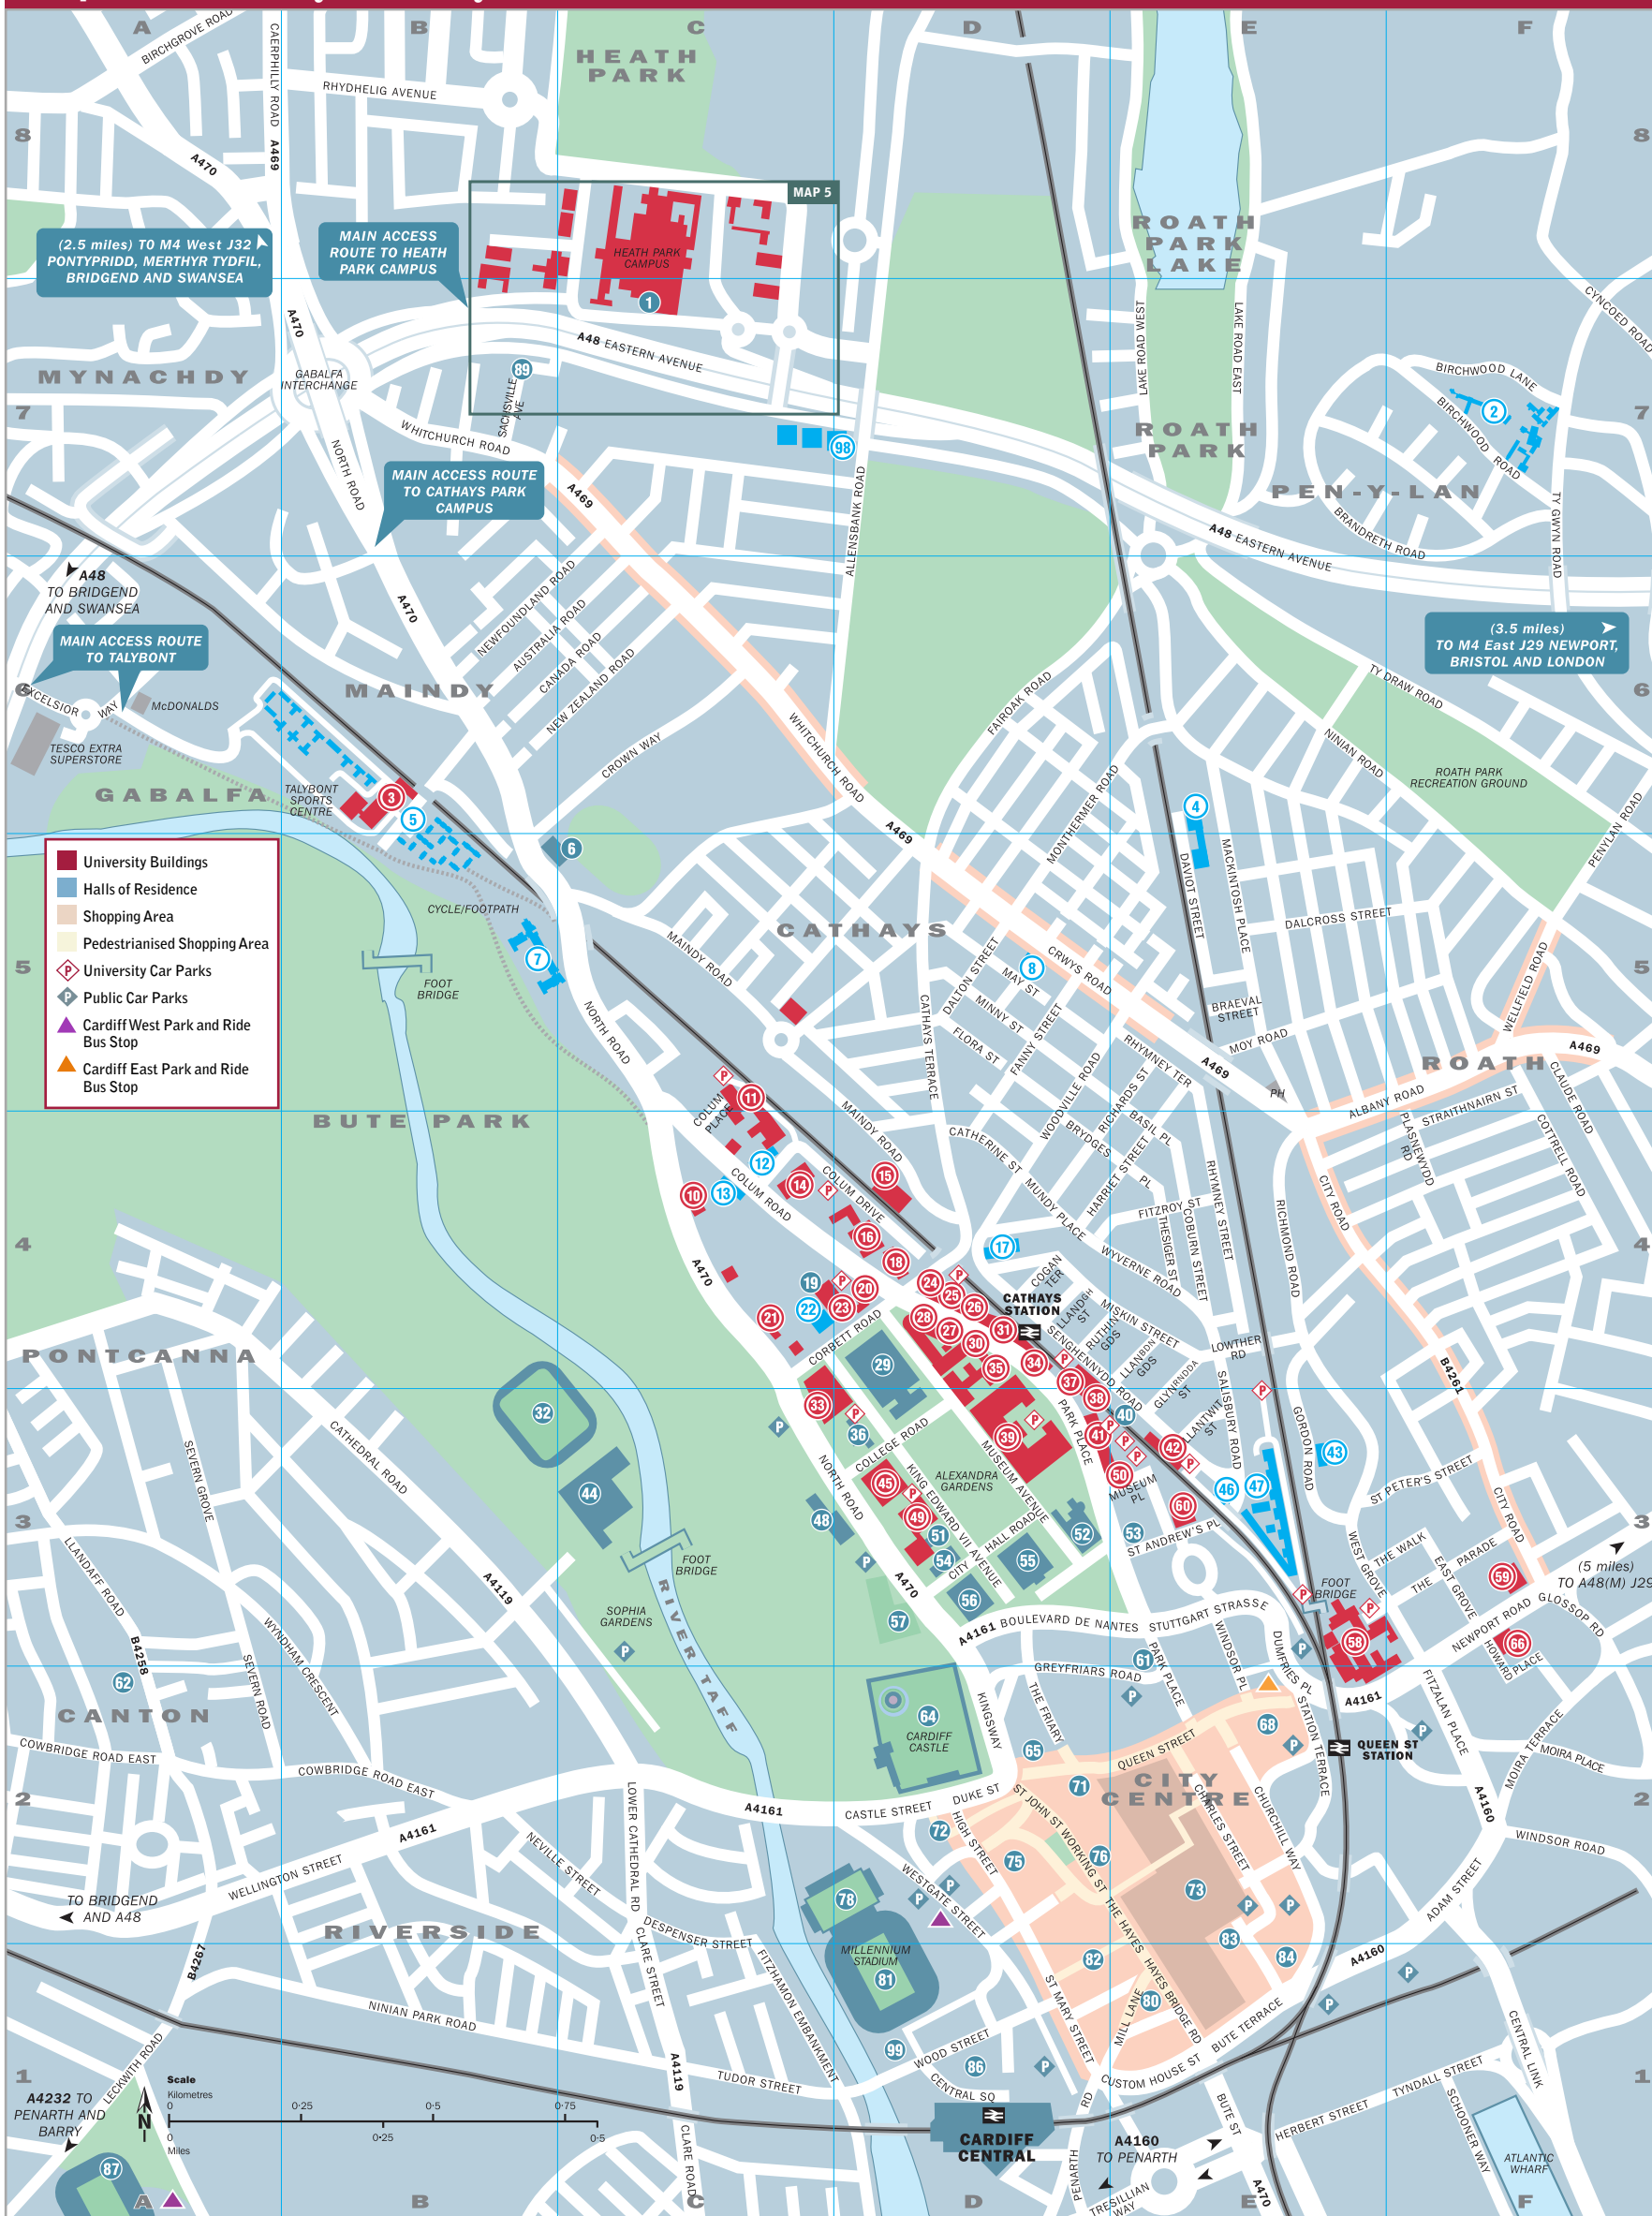

# Map 4 University and City Centre

Additional Information		Street Index	
<b>All Nations Centre</b>	B7 89	Adam Street	F2
<b>British Council</b>	E3 53	Albany Road	F5
<b>Cardiff International Arena</b>	E1 84	Allensbank Road	D7
<b>Central Library</b>	E1 80	Basil Place	E4
<b>Central Police Station</b>	D3 54	Birchwood Lane	F7
<b>City Hall</b>	D3 55	Birchwood Road	F7
<b>Coach Station</b>	D1 86	Boulevard de Nantes	D3
<b>Law Courts</b>	D3 56	Braeval Street	E5
<b>Post Office: Queens Arcade</b>	D2 71	Brandreth Road	E7
<b>Temple of Peace</b>	D3 36	Bridge Street	E2
<b>University of Wales Registry</b>	D3 51	Brydges Place	D4
<b>Royal Welsh College of Music and Drama</b>	C3 48	Bute Terrace	E1
<b>Welsh Assembly Government Offices</b>	D4 29	Canada Road	C6
<b>Welsh Assembly</b>	Map 2 D2 96	Castle Street	D2
<b>Hospital</b>		Cathays Terrace	D5
<b>University Hospital Accident and Emergency Unit</b>	C7 1	Cathedral Road	B3
<b>Attractions</b>		Catherine Street	D4
<b>Cardiff Bay Visitor Centre</b>	Map 2 D2 96	Central Link	F1
<b>Cardiff Castle</b>	D2 64	Charles Street	E2
<b>Llandaff Cathedral</b>	Map 2 B4 90	Churchill Way	E2
<b>National Museum Cardiff</b>	D3 52	City Road	E1
<b>Technique</b>	Map 2 C2 94	Clare Street	C4
<b>Theatres</b>		Claude Road	F5
<b>New Theatre</b>	E3 61	Coburn Street	F4
<b>Sherman Theatre</b>	E3 40	Cogan Terrace	D4
<b>Chapter Arts Centre</b>	A2 62	College Road	D3
<b>Concert Halls</b>		Colum Drive	D4
<b>St David's Hall</b>	D2 76	Colum Place	C5
<b>University Concert Hall</b>	C4 19	Corbett Road	F4
<b>Wales Millennium Centre</b>	Map 2 D2 96	Cottrell Road	F5
<b>Cinemas</b>		Cowbridge Road East	A2
<b>Cineworld</b>	E2 83	Crown Way	C6
<b>Odeon</b>	Map 2 D2 92	Crwys Road	D5
<b>Vue</b>	D1 99	Custom House Street	E1
<b>Sport</b>		Dalcross Street	E5
<b>Athletic Stadium</b>	Map 2 B3 88	Dalton Street	D5
<b>Cardiff Blues RFC</b>	A1 87	Daviot Street	E5
<b>Cardiff City FC</b>	A1 87	Depenser Street	C2
<b>Cardiff RFC</b>	D2 78	Duke Street	D2
<b>Cardiff Tennis Club</b>	D3 57	Dumfries Place	E3
<b>Glamorgan County Cricket Club</b>	B3 32	East Grove	F3
<b>Maindy Athletic Stadium/Swimming Pool</b>	C5 6	Excelsior Way	A6
<b>Millennium Stadium</b>	D1 81	Fairoak Road	D6
<b>Superbowl</b>	Map 2 D4 91	Fanny Street	D5
<b>Welsh Institute of Sport</b>	C3 44	Fitzalan Place	C2
<b>Shopping</b>		Fitzhamon Emb	F2
<b>Capitol Centre</b>	E2 68	Fitzroy Street	E4
<b>Castle Arcade</b>	D2 72	Flora Street	D5
<b>Central Market</b>	D2 75	Gordon Road	E3
<b>Queen's Arcade</b>	D2 71	Glossop Road	F3
<b>Queen's West</b>	D2 65	Glynrhondda Street	E4
<b>Royal Arcade</b>	D1 82	Greyfriars Road	D2
<b>St David's Centre</b>	E2 73	Harriet Street	E4
<b>Residences</b>		Hayes Bridge Road	E1
<b>Aberonway Hall</b>	C4 12	Herbert Street	E1
<b>Aberdare Hall and Meeting Rooms</b>	C4 22	High Street	D2
<b>Allensbank House</b>	D7 98	Hill's Street	E2
<b>Cartwright Court</b>	E6 4	King Edward VII Ave	D3
<b>Colm Hall</b>	C4 13	Kingsway	D2
<b>Gordon Hall</b>	E3 43	Lake Road East	E7
<b>Hodge Hall</b>	D4 17	Lake Road West	E7
<b>Roy Jenkins Hall</b>	D5 8	Leckwith Road	A1
<b>Senghennydd Court</b>	E3 47	Llanleidian Gardens	E4
<b>Senghennydd Hall</b>	E3 46	Llandaff Road	A3
<b>Talybont North/South</b>	B6 5	Llandough Street	D4
<b>Talybont Court</b>	B5 7	Llantwit Street	E3
<b>University Hall and Conference Centre</b>	F7 2	Lower Cathedral Road	C2
<b>Libraries</b>		Lowther Road	E4
<b>Aberonway</b>	C5 11	Mackintosh Place	E6
<b>Arts &amp; Social Studies</b>	D4 18	Maindy Road	D4
<b>Bute &amp; Architecture</b>	D3 45	Mary Ann Street	E2
<b>Julian Hodge Study Centre</b>	C4 14	May Street	D5
<b>Law</b>	D4 18	Mill Lane	E1
<b>Legal Practice Library</b>	D4 28	Mimny Street	D5
<b>Music</b>	D4 22	Miskin Street	E4
<b>Biomedical Sciences</b>	D4 35	Moira Place	F2
<b>Science</b>	D3 39	Monthermer Road	E6
<b>Senghennydd</b>	E3 42	Moy Road	E5
<b>Trevithick</b>	E3 58	Museum Avenue	D3
		Museum Place	E3
		New Zealand Road	C2
		Newport Road	C6
		Newfoundland Road	B6
		Newport Road	F3
		Ninian Road	E6
		Ninian Park Road	B1
		North Road	C5
		Park Place	D4
		Penarth Road	D1
		Penylan Road	F6
		Plasnewydd Road	F2
		Queen Street	E4
		Rhymney Terrace	E5
		Richards Street	E5
		Richmond Road	E4
		Ruthin Gardens	D4
		Salisbury Road	E4
		Schooner Way	F1
		Senghennydd Road	D4
		Severn Grove	A3
		Severn Road	A2
		St Andrew's Place	E3
		St John Street	D2
		St Mary Street	D1
		St Peter's Street	F3
		Station Terrace	E2
		Strathgarn Street	F5
		Stuttgart Strasse	E3
		The Friary	D2
		The Hayes	E2
		The Parade	F3
		The Walk	F4
		Thesiger Street	E3
		Tudor Street	C1
		Ty Draw Road	F6
		Ty Gwyn Road	F7
		Tyndall Street	F1
		Wellfield Road	F5
		Wellington Street	B2
		West Grove	E3
		Westgate Street	D2
		Windsor Place	E3
		Windsor Road	F2
		Wood Street	D1
		Woodville Road	D5
		Working Street	D2
		Wyverne Road	E4