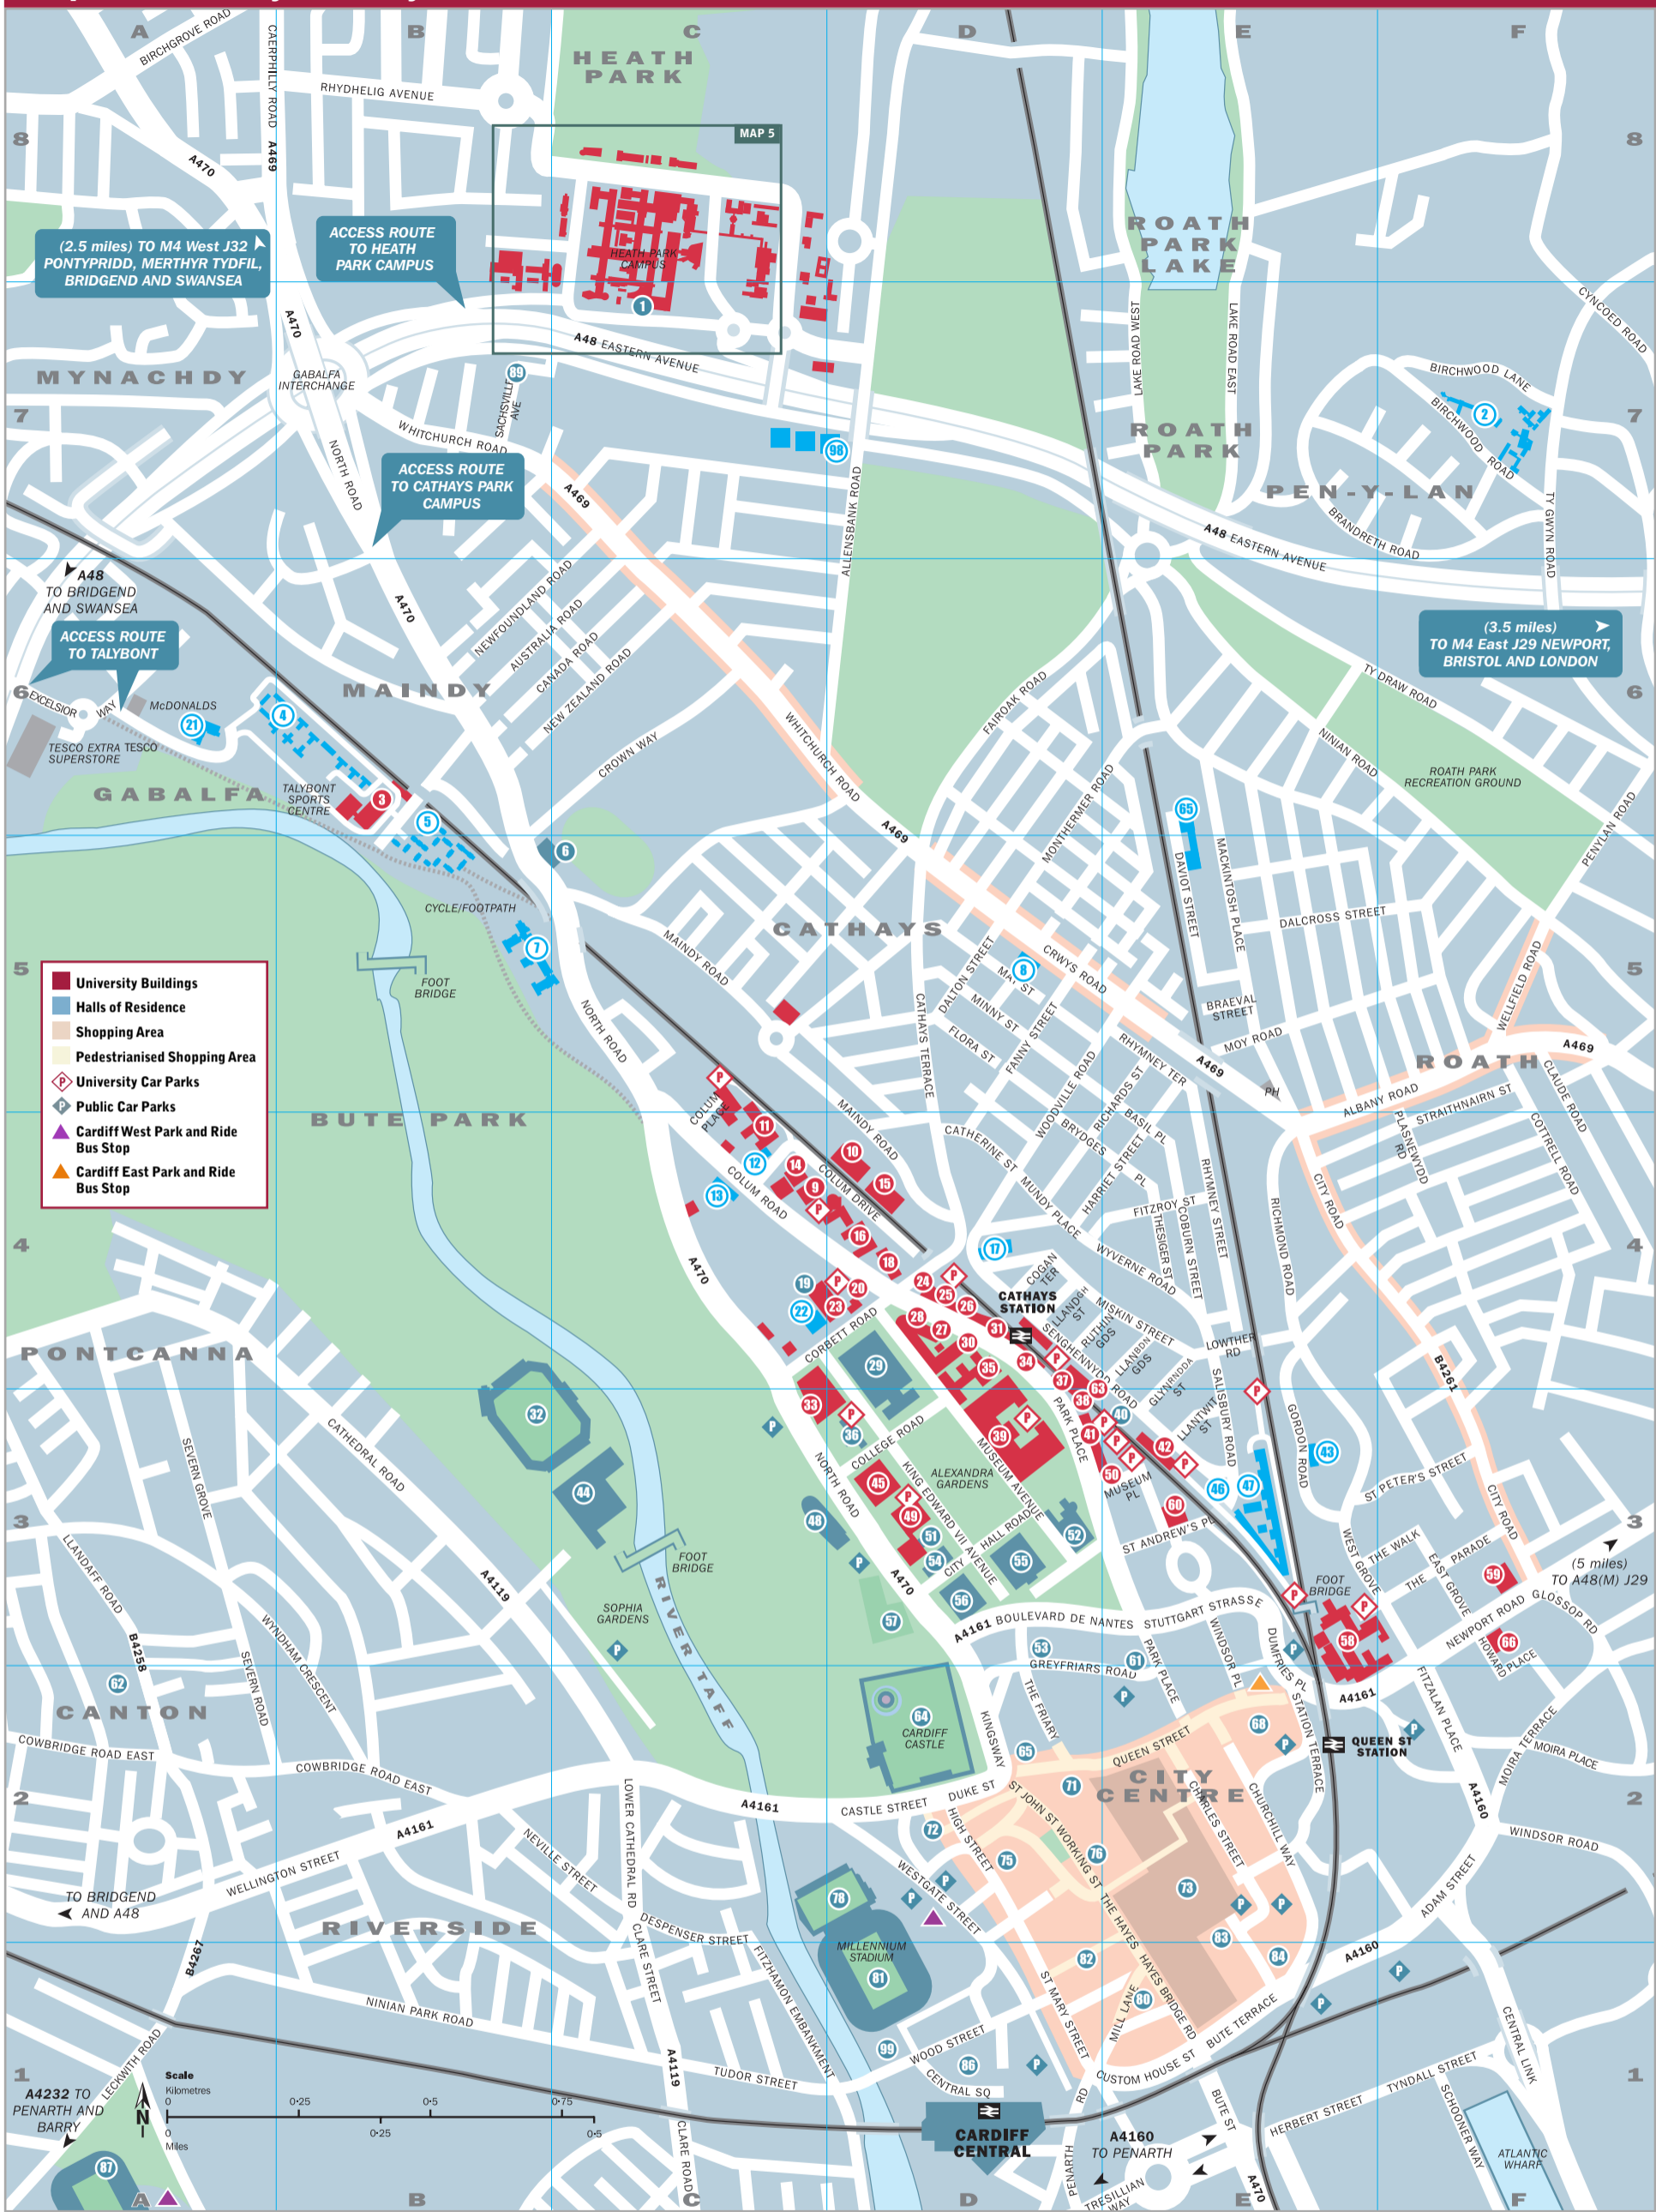

Map 4 University and City Centre

Cathays Park Campus (Map 4)
Tel: 029 2087 4000

Aberconway Building	C4	11
ARCCA	C3	33
Architecture	D3	45
Biosciences	D4, D3	35 39
Business School	C4, C4*	9 11*
Bute Building	D3	45
Careers & Employability Service	D4	31
Centre for Professional Legal Studies	D4	28
Chaplaincy	D4	26
Chemistry	D3*, E3	39* 25
Computer Science & Informatics	E3	58
CUBRIC	D4	30
Day Care Services	D3	41
Deri House	E3	60
Development and Alumni Relations	E3	60
Earth and Ocean Sciences	D3	39
Eastgate House	F3	59
Engineering	E3	58
English, Communication and Philosophy	D4	16
Estates	F3	66
Eye Clinic	D4	15
Finance	F3	66
Glamorgan Building	D3	49
Global Opportunity Centre	D3	41
Graduate Centre	D3	38
Hadyn Ellis Building	D4	10
Health Centre	D4	37
Healthcare Sciences	F3	59
History, Archaeology and Religion	D4	16
Human Resources	F3	66
IT Services	D3	41
International Office	E3	60
John Percival Building	D4	16
Journalism, Media and Cultural Studies	D3	45
Julian Hodge Building	C4	14
Law	D4, D4*	24 28*
Lifelong Learning	E3	42
Main Building	D3	39
Mathematics	E3	42
McKenzie House	F3	66
Modern Languages & Translation	D4	24
Music	D4, D4*	20 23*
Optometry and Vision Sciences	D4	15
Pharmacy and Pharmaceutical Sciences	C3	33
Physics and Astronomy	E3	58
Planning Division	F3	66
Planning and Geography	D3	49
Politics	D4*, D4*	24* 28
Psychology	D4, D4*	25 27*
Public Relations	E3	60
Purchasing	F3	66
Queen's Buildings	E3	58
Redwood Building	C3	33
Registry	F3	66
Research, Innovation and Enterprises Services	F3	66
Southgate House	B6	3
Security Centre	D4	35
Sir Martin Evans Building	D4	35
Social Sciences	D4, E3, D3*, E3	31 42 49* 50
Sports	D4	63
• Fitness and Squash Centre	D4	63
• Lanrumney Sports Centre	Map 2, E5	
• Strength and Conditioning Centre	D4	34
• Talybont Sports Training Village	B6	3
Student Recruitment	E3	60
Student Support Centre	D4	31
Students' Union	D3	38
Tower Building	D4	27
Trevithick Building	E3	58
University Graduate College	D4	10
Welsh	D4	16

Libraries

Aberconway	C4	11
Arts & Social Studies	D4	18
Brian Cooke Dental Library	Map 5 C8	106
Bute & Architecture	D3	45
Health Library	Map 5 C8	115
Julian Hodge Study Centre	C4	14
Law	D4	18
Music	D4	22
Biomedical Sciences	D4	35
Science	D3	39
Senghennydd	E3	42
Trevithick	E3	58

Residences

Aberconway Hall	C4	12
Aberdare Hall and Meeting Rooms	C4	22
Cartwright Court	E6	65
Colum Hall	C4	13
Gordon Hall	E3	43
Hodge Hall	D4	17
Liberty House	D7	98
Roy Jenkins Hall	D5	8
Senghennydd Court	E3	47
Senghennydd Hall	E3	46
Talybont Court	B5	7
Talybont Gate	A6	21
Talybont North	B6	4
Talybont South	B6	5
University Hall and Conference Centre	F7	2

Additional Information